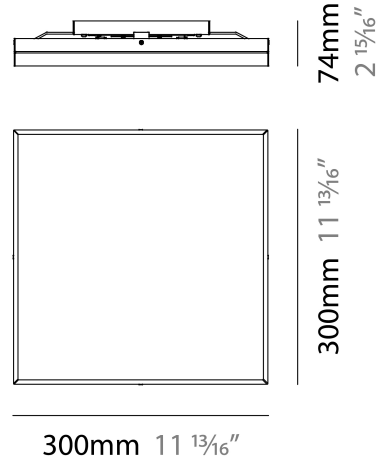

LINEA SURFACE

D92053

PROJECT _____

TYPE _____

NOTES _____

QUANTITY _____

DATE _____

GENERAL

Series: Linea
Brand: Milan
Division: Design
Mounting Type: Surface
Mounting Location: Ceiling
Subcategory: Downlight

PHYSICAL

Shape: Rectangle
Length (mm): 300
Length (in): 11 ³/₄
Width (mm): 300
Width (in): 11 ³/₄
Height (mm): 76
Height (in): 3
Extension (mm): 76
Extension (in): 3
Weight (kg): 2.7
Weight (lbs): 6
Diffuser: White Glass
Fixture Material: Glass / Aluminum

ELECTRICAL

Number of Lamps: 1
Lamp Type: LED Retrofit / Halogen
Lamp Shape: T3
Bulb Included: Bulb Not Included
Total Output Wattage (W): 23 / 100
Max. Wattage Per Lamp (W): 23 / 100
Lamp Base: RSC
Input Voltage (V): 120

LED

OPTICAL

RATINGS AND CERTIFICATIONS

Certified By: CSA Certified to UL and CSA Standards
IP rating: IP20